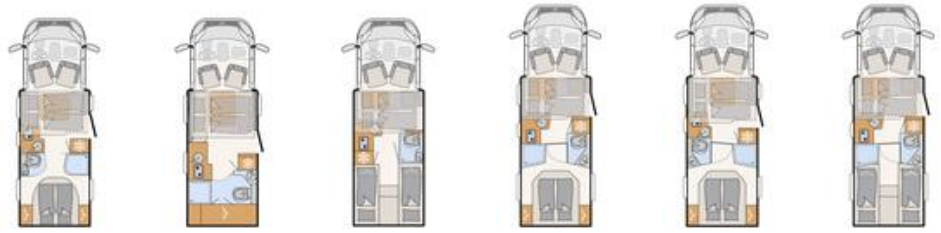

Just 90 Low Profile

Just 90 Low Profile		T 6752 DBL	T 6762	T 6812 EB	T 7052 DBM	T 7052 DBL	T 7052 EB
Standard chassis		Fiat Ducato Light low platform	Fiat Ducato Light low platform	Fiat Ducato Light low platform	Fiat Ducato Light low platform	Fiat Ducato Light low platform	Fiat Ducato Light low platform
Emission standards		Euro 6d Final	Euro 6d Final	Euro 6d Final	Euro 6d Final	Euro 6d Final	Euro 6d Final
Overall length, approx.	cm	696	696	696	741	741	741
Overall width, approx.	cm	233	233	233	233	233	233
Overall height, approx.	cm	294	294	294	294	294	294
Headroom in living area, approx.	cm	213	213	213	213	213	213
Insulation floor / side walls / roof	mm	49 / 34 / 35	49 / 34 / 35	49 / 34 / 35	42 / 34 / 35	42 / 34 / 35	42 / 34 / 35
Towable load braked/unbraked	kg	2000 (750)	2000 (750)	2000 (750)	2000 (750)	2000 (750)	2000 (750)
Tyre size		215/70R 15C	215/70R 15C	215/70R 15C	215/70R 15C	215/70R 15C	215/70R 15C
Wheelbase, approx. mm		4035	4035	380	4035	4035	4035
Bed dimension: Front bed, L x W, approx.	cm	200 x 140 ○	200 x 150	200 x 140 - 125 ○	200 x 140 - 125 ○	200 x 140 ○	200 x 140 - 125 ○
Bed dimension: Central / middle bed, L X W, approx.	cm	200 x 110 - 90	210 x 120	210 x 105 - 70	210 x 120 - 80	206 x 110 - 90	210 x 120 - 80
Bed dimension: Rear bed, L x W, approx.	cm	190 x 150	-	198 x 80 / 200 x 80 / 210 x 170	190 x 150	190 x 150	2x 215 x 80 / 210 x 190
Sleeping berths standard / max.		3 / 5 ○	4	3 / 5 ○	3 / 5 ○	3 / 5 ○	3 / 5 ○
Standard engine		120 Multijet 3	120 Multijet 3	120 Multijet 3	120 Multijet 3	120 Multijet 3	120 Multijet 3
kW (hp)		88 (120)	88 (120)	88 (120)	88 (120)	88 (120)	88 (120)
Unladen weight, approx.	kg	2750	2750	2685	2700	2745	2700
Mass in running order, approx.	kg	2967	2964	2899	2914	2959	2914
Maximum load, approx.	kg	532 / 683 ○	535 / 686 ○	600 / 751 ○	585 / 736 ○	540 / 691 ○	585 / 736 ○
Technically permissible total mass	kg	3499 / 3650 ○	3499 / 3650 ○	3499 / 3650 ○	3499 / 3650 ○	3499 / 3650 ○	3499 / 3650 ○
Permitted number of persons		4	4	4 - 5 ○	4 - 5 ○	4	4 - 5 ○
Heating		Hot Air, 6 kW Gas / Hot air with E-bar, 7.8 kW Gas-Electric ○	Hot Air, 6 kW Gas / Hot air with E-bar, 7.8 kW Gas-Electric ○	Hot Air, 6 kW Gas / Hot air with E-bar, 7.8 kW Gas-Electric ○	Hot Air, 6 kW Gas / Hot air with E-bar, 7.8 kW Gas-Electric ○	Hot Air, 6 kW Gas / Hot air with E-bar, 7.8 kW Gas-Electric ○	Hot Air, 6 kW Gas / Hot air with E-bar, 7.8 kW Gas-Electric ○
Refrigerator volume incl. freezer, approx.	l	142 (15) / 142 (15)	142 (15)	142 (15)	142 (15) / 142 (15) ○	142 (15) / 142 (15) ○	142 (15) / 142 (15) ○
Waste water tank, approx.	l	90	90	90	90	90	90
Water supply incl. boiler (reduced volume) ca.	l	116 (20)	116 (20)	116 (20)	116 (20)	116 (20)	116 (20)
Measurement storage opening left	cm	75 x 65	55 x 170	75 x 95	95 x 95	95 x 95	95 x 95
Measurement storage opening right	cm	75 x 85	60 x 115	75 x 115	95 x 115	95 x 115	95 x 115
Sockets: 12 V / 230 V / USB		1 / 8 / 4	1 / 7 / 4	1 / 8 / 4	1 / 8 / 4	1 / 8 / 4	1 / 8 / 4