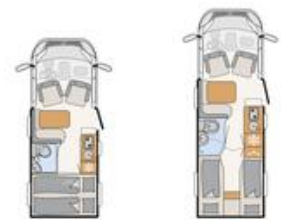

Upholstery

+ Floyd upholstery

+ Duke upholstery *

Wood décor

+ Rosario Cherry wood décor

*optionally available

Technical info*

Technically permissible total mass	3499 / 3650 kg
Overall length, approx.	599 - 698 cm
Overall width, approx.	220 cm
Overall height, approx.	281 cm

Globebus Low Profile

Globebus Low Profile		T 1	T 6
Standard chassis		Fiat Ducato Light low platform	Fiat Ducato Light low platform
Emission standards		Euro 6d Final	Euro 6d Final
Overall length, approx.	cm	599	698
Overall width, approx.	cm	220	220
Overall height, approx.	cm	281	281
Headroom in living area, approx.	cm	198	198
Insulation floor / side walls / roof	mm	49 / 34 / 35	49 / 34 / 35
Towable load braked/unbraked	kg	2000 (750)	2000 (750)
Tyre size		225/75R 16C	225/75R 16C
Wheelbase, approx. mm	mm	3450	3800
Bed dimension: Central / middle bed, L X W, approx.	cm	155 x 95 - 90	175 x 95 - 90
Bed dimension: Rear bed, L x W, approx.	cm	200 x 145	195 x 80 / 195 x 75 / 200 x 155
Sleeping berths standard / max.		3	3
Standard engine		120 Multijet 3	120 Multijet 3
kW (hp)		88 (120)	88 (120)
Unladen weight, approx.	kg	2500	2640
Mass in running order, approx.	kg	2772.2	2906.2
Maximum load, approx.	kg	726.8 / 877.8 ○	592.8 / 743.8 ○
Technically permissible total mass	kg	3499 / 3650 ○	3499 / 3650 ○
Permitted number of persons		4	4
Heating		Hot air with E-bar, 7.8 kW Gas-Electric	Hot air with E-bar, 7.8 kW Gas-Electric
Refrigerator volume incl. freezer, approx.	l	142 (15)	142 (15)
Waste water tank, approx.	l	90	90
Water supply incl. boiler (reduced volume) ca.	l	114 (20)	114 (20)
Measurement storage opening left	cm	95 x 80	95 x 105
Measurement storage opening right	cm	75 x 100	95 x 105
Sockets: 12 V / 230 V / USB		1 / 6 / 2	1 / 6 / 2