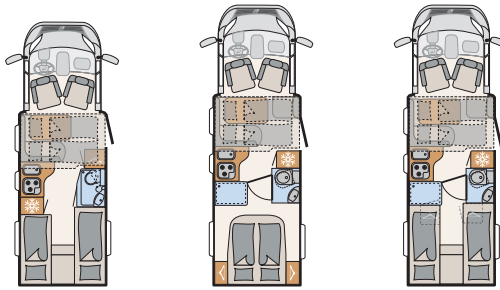

Trend Edition Low Profile

TREND EDITION		T 6717 EB	T 7057 DBM	T 7057 EB
Chassis type		Fiat low platform	Fiat low platform	Fiat low platform
Diesel tank/AdBlue tank	l	75 / 19	75 / 19	75 / 19
Emission class		Euro 6d temp	Euro 6d temp	Euro 6d temp
Length	cm	696	741	741
Width	cm	233	233	233
Height	cm	290	290	290
Internal height	cm	213	213	213
Towing weight braked/unbraked		kg	2000 / 750	2000 / 750
Tyres		225/75R 16C	225/75R 16C	225/75R 16C
Wheel base		cm	380	404
Beds pull-down/ overcab		cm	200x140/125 ¹	200x140/125 ¹
	Bed mid	cm	170x105/80	210x125/80
	Bed rear	cm	200x80 / 190x80	210x80 / 205x80
	Alternative	cm	215x200/175	-
Sleeping berths			4 ¹	4 ¹
Basic engine			2,3 MJET	2,3 MJET
kW (BHP)			88 (120)	88 (120)
Weight net		kg	2733	2809
Mass in running order (MIRO)		kg	2913	2989
Payload		kg	586	510
Maximum authorised weight		kg	3499	3499
Designated passenger seats (standard weight)			4	4
Designated passenger seats (max. weight upgrade)			4	4
Heating			Combi 6 E	Combi 6 E
Fridge/ thereof freezer compartment		l	142 / 15	142 / 15
Water tank incl. boiler (red. volume)		l	125 (20)	125 (20)
Waste water tank volume		l	90	90
Awning size		m	4,0	4,5
Garage sizes O/S standard/ option		cm	75x115 / -	95x115 / -
Garage sizes N/S standard/ option		cm	75x115 / -	95x115 / -
Battery/ charging device		Ah/A	95 / 18	95 / 18
Power outlets		230V/12V/USB	8 / 1 / 0	8 / 1 / 0

¹ Only in combination with option "electrical pull-down bed"